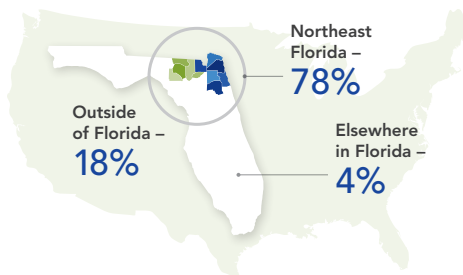

– Thomas R. McGehee, May 1964

FOUNDED: 1964

AREA SERVED: Northeast Florida

WHERE OUR GRANTS GO:

AT YEAR END 2021:

\$630.4
MILLION
TOTAL ASSETS

75% of Assets Endowed

\$63.4
MILLION
IN NEW GIFTS