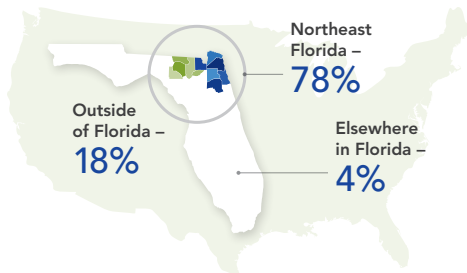

– Thomas R. McGehee, May 1964

**FOUNDED: 1964**

**AREA SERVED: Northeast Florida**

**WHERE OUR GRANTS GO:**

**AT YEAR END 2021:**

**\$627.5**  
MILLION  
TOTAL ASSETS

75% of Assets Endowed

**\$63.4**  
MILLION  
IN NEW GIFTS

**\$42.0**  
MILLION  
GRANTS MADE

**13.6%**  
INITIAL  
RETURN ON  
INVESTMENT  
Long Term Pool

**47**  
NEW  
FUNDS

**656**  
TOTAL  
FUNDS

**MAJOR INITIATIVES:**

- » Supporting Neighborhoods
- » Fostering The Arts
- » Strengthening the Nonprofit Sector
- » Encouraging Aging Adults
- » Nurturing Early Childhood
- » Improving Putnam County
- » Advancing Public Education Reform