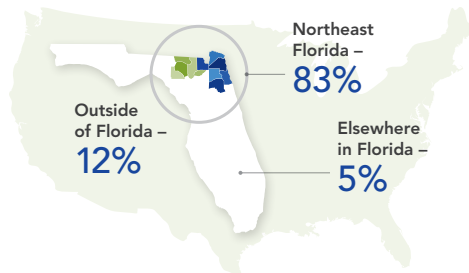

– Thomas R. McGehee, May 1964

» **FOUNDED: 1964**

» **AREA SERVED:**
Northeast Florida

» **WHERE OUR GRANTS GO:**

» **THE NUMBERS:**

\$482.1
MILLION
TOTAL ASSETS

\$77.2
MILLION
IN NEW GIFTS

75% of Assets Endowed

\$53.5
MILLION
GRANTS MADE

19.8%
RETURN
ON INVESTMENT

43
NEW
FUNDS

601
TOTAL
FUNDS

» **MAJOR INITIATIVES:**

- » Supporting Neighborhoods
- » Fostering The Arts
- » Strengthening the Nonprofit Sector
- » Supporting Aging Adults Early Childhood
- » Nurturing Early Childhood
- » Improving Putnam County
- » Stimulating Public Education Reform