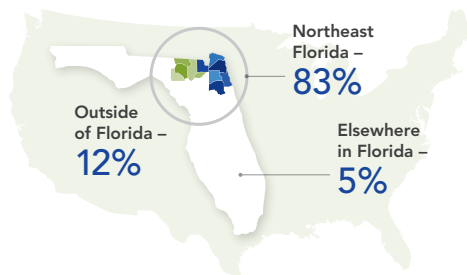

– Thomas R. McGehee, May 1964

» **FOUNDED: 1964**

» **AREA SERVED:**
Northeast Florida

» **WHERE OUR GRANTS GO:**

» **THE NUMBERS:**

\$482.1
MILLION
TOTAL ASSETS

\$77.2
MILLION
IN NEW GIFTS

75% of Assets Endowed

\$50.4
MILLION
GRANTS MADE

19%
INITIAL
RETURN ON
INVESTMENT

43
NEW
FUNDS

601
TOTAL
FUNDS

» **MAJOR INITIATIVES:**

- » Supporting Neighborhoods
- » Fostering The Arts
- » Strengthening the Nonprofit Sector
- » Supporting Aging Adults Early Childhood
- » Nurturing Early Childhood
- » Improving Putnam County
- » Stimulating Public Education Reform